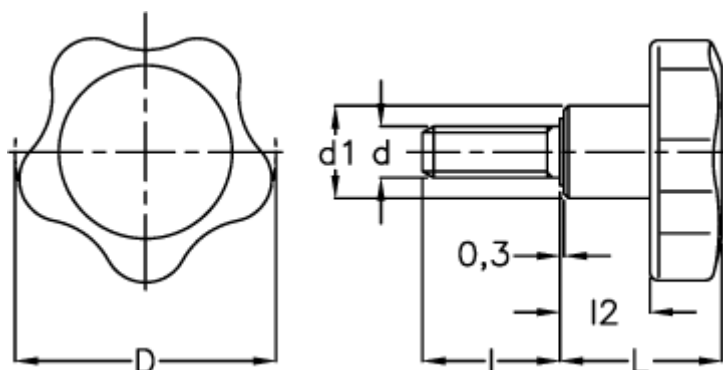

# Data Sheet

Article number: 2302166369

Description: E+G Lobe knobs  
VC.692/40 p-M8x70

## Measures

---

D	= 40
d1	= 15
d 6g	= M8
l	= 70
L	= 26
l2	= 14